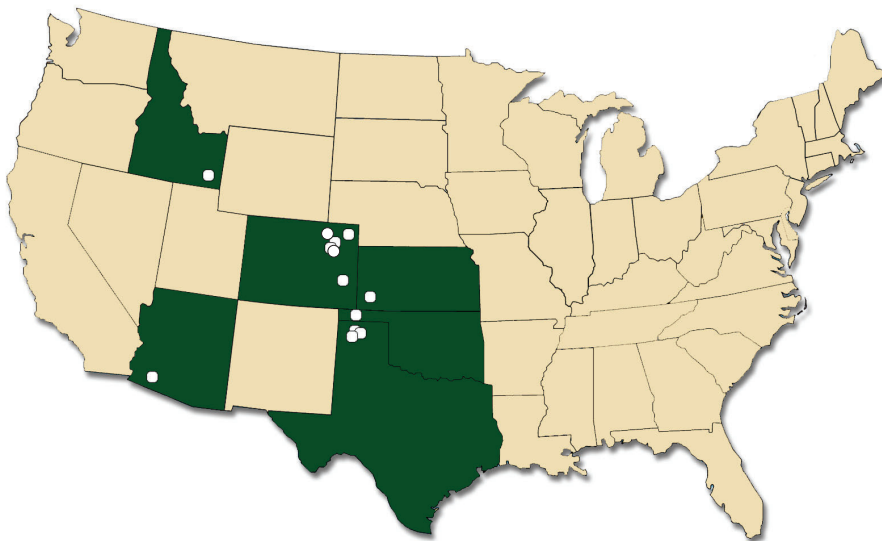

Five Rivers Cattle Feeding

General Information

Five Rivers CEO — Mike Thoren

Human Resources — Vickie Pacella

Operations — Mike Thoren

Environmental Affairs — Tom McDonald

Information Technology — Ron Cook

Finance & Accounting — Matt Jarosz

Johnstown, CO

Five Rivers Cattle Feeding is the world's largest cattle feeding company with 13 feedyards in Colorado, Kansas, Oklahoma, Texas, Arizona and Idaho. We have a one-time feeding capacity of more than 865,000 head of cattle, market more than 1.8 million head of cattle per year and employ more than 600 people.

We take pride in our safe, environmentally sustainable feedyard operations where the land and the livestock under our care are given first priority.

Locations

By The Numbers

Total Team Members — More than 600